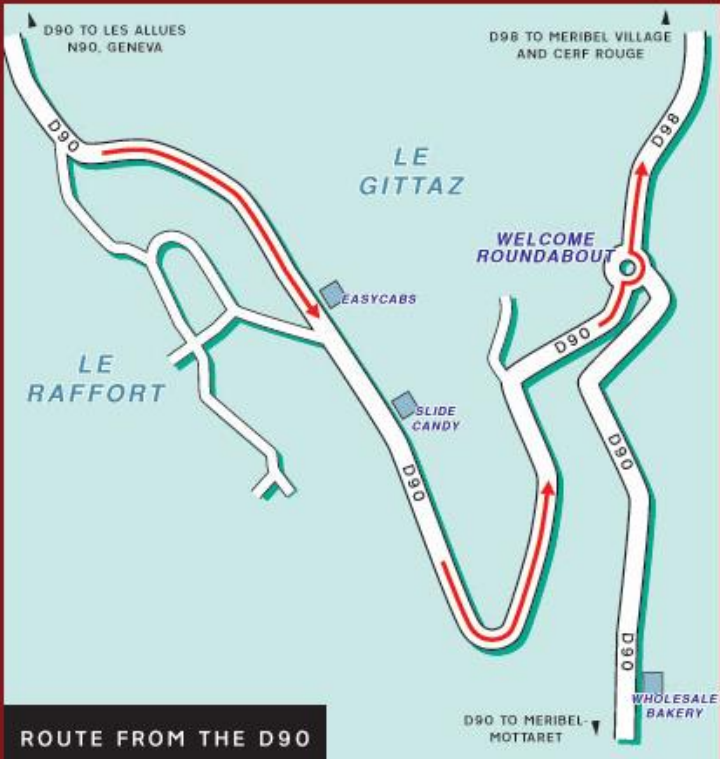

Cerf Rouge
 Chemin du plan Devant
 Meribel village
 73550
 Tel: 00 33 4 79 23 49 96
 www.cerfrouge.co.uk

SUMMER VIEW

WINTER VIEW

MAIN MAP

ROUTE FROM THE D90

Public Transport

By Air:
 Chambery Airport - 75 minutes / 95km
 Grenoble Airport - 90 minutes / 120km
 Lyon Airport - 2 hours, 10 minutes / 180km
 Geneva Airport - 2 hours, 10 minutes / 180km